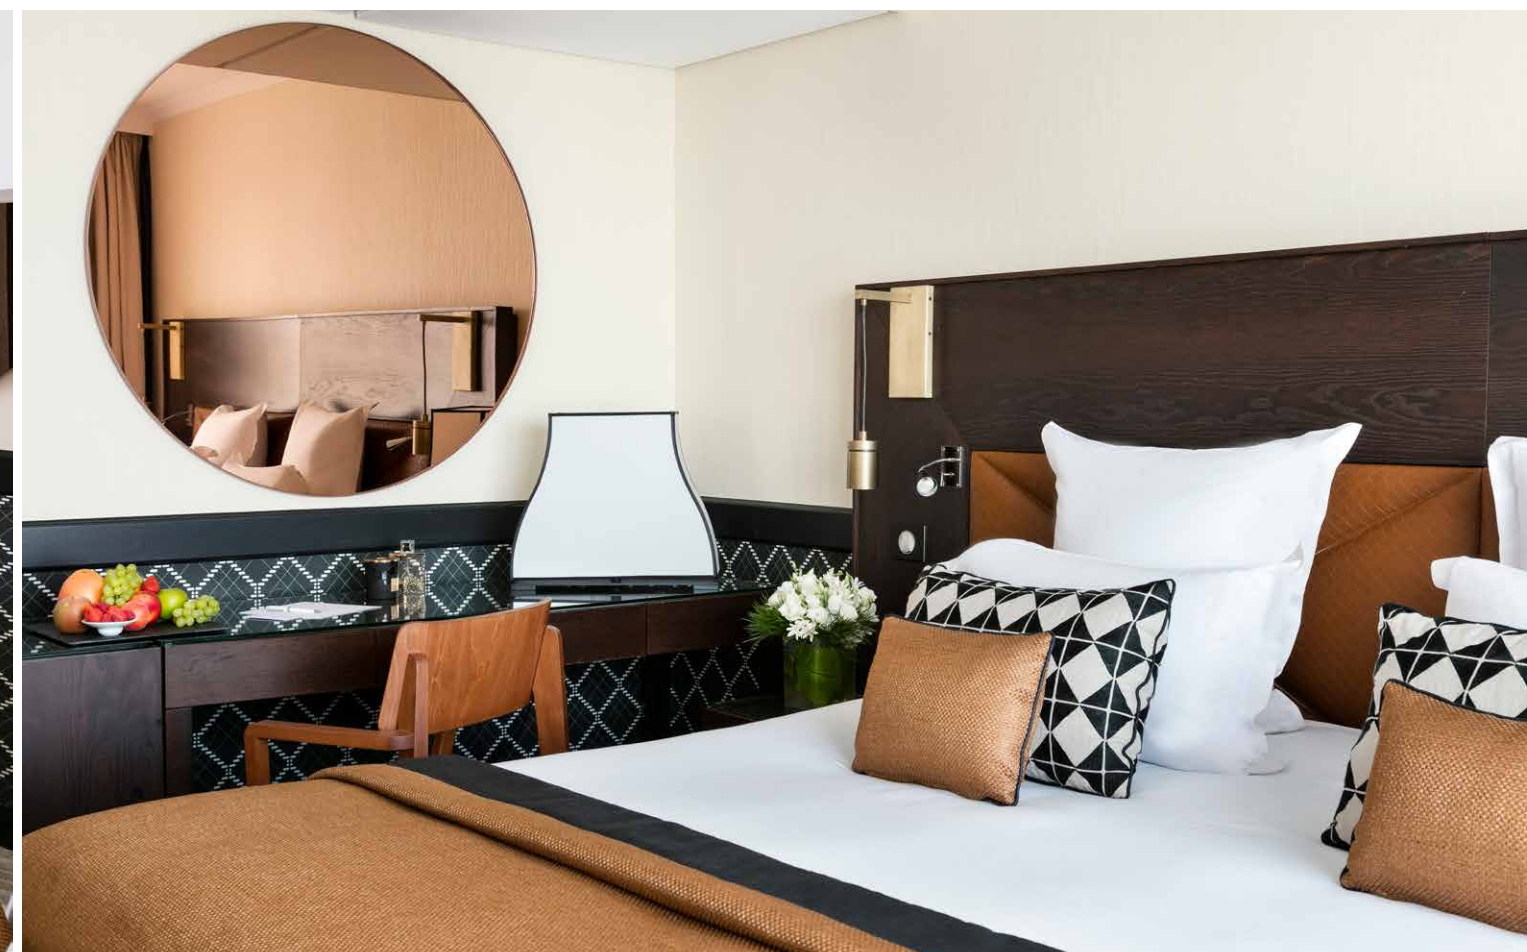

B
HÔTEL BARRIÈRE
LE GRAY D'ALBION
CANNES

PRESTIGE SUITE
SEA VIEW WITH TERRACE

**ENJOY THE SUN ON THE LARGE
AND LIGHT TERRACE**

Located on the uppermost floor of the hotel,
the Suite overlooks the Mediterranean.
A vast balcony will charm guests who love large spaces.

PRESTIGE SUITE SEA VIEW WITH TERRACE

-  Room capacity: 4 persons
-  Surface area: approximately 538 sq ft
-  View: Sea, south or south-east facing
-  Baby's cot on request
-  Balcony with table and chairs, overlooking the sea
-  Sunbed on request
-  Hairdryer
-  Bathrobe/slippers
-  Individual air-conditioning
-  Iron and ironing board
-  Beds: King size or twin beds
-  Eco-designed renovated bathroom with bathtub, floor-level shower
-  Large wardrobes
-  Separate toilet
-  Electronic safe
-  Nespresso coffee machine
-  Welcome tray
-  Large soundproofed picture windows
-  Free wi-fi internet
-  Pets allowed against payment